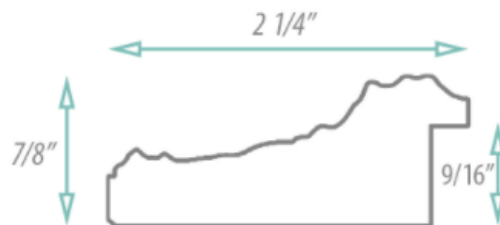

SPECIFICATION SHEET

FRAMED MIRROR

MODEL#: FM 83353-18X36

FRAMED MIRRORS COLLECTION

FEATURES:

- ONE 18X36" HIGH RESOLUTION SILVER PLATE GLASS MIRROR SIZE W/ DECORATIVE FRAME.
- "WALL HUGGER" HANGER FOR MOUNTING INCLUDED.
- STANDARD MOUNTING STYLE IS VERTICAL. FOR HORIZONTAL, PLEASE SPECIFY WHEN ORDERING.
- PACKED IN FOUR WALL (FOLDED DOUBLE WALL) CORRUGATION.
- STYLE: ORNATE
- COLOR: SILVER
- FINISH: LEAF/FOIL

MIRROR FINISHES:

- FLAT POLISHED EDGE
- BEVELED EDGE

OVERALL SIZE DIMENSION: 22 1/2" WIDE X 40 1/2" HIGH X 1" DEEP